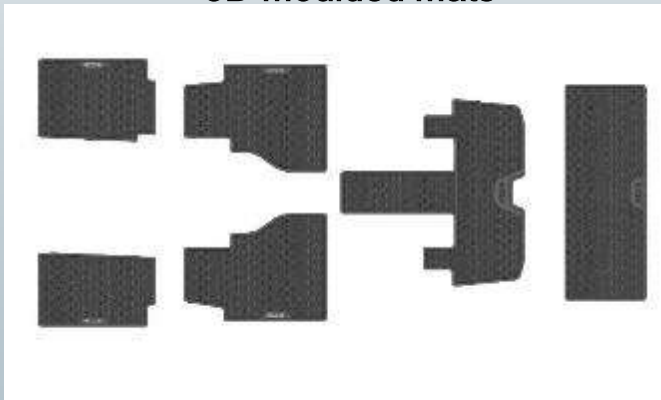

STRICTLY CONFIDENTIAL

EXPEDITION KIT

Platform

Canopy

Puddle Lamp

3D Moulded Mats

Waterproof Luggage Bag

Shovel